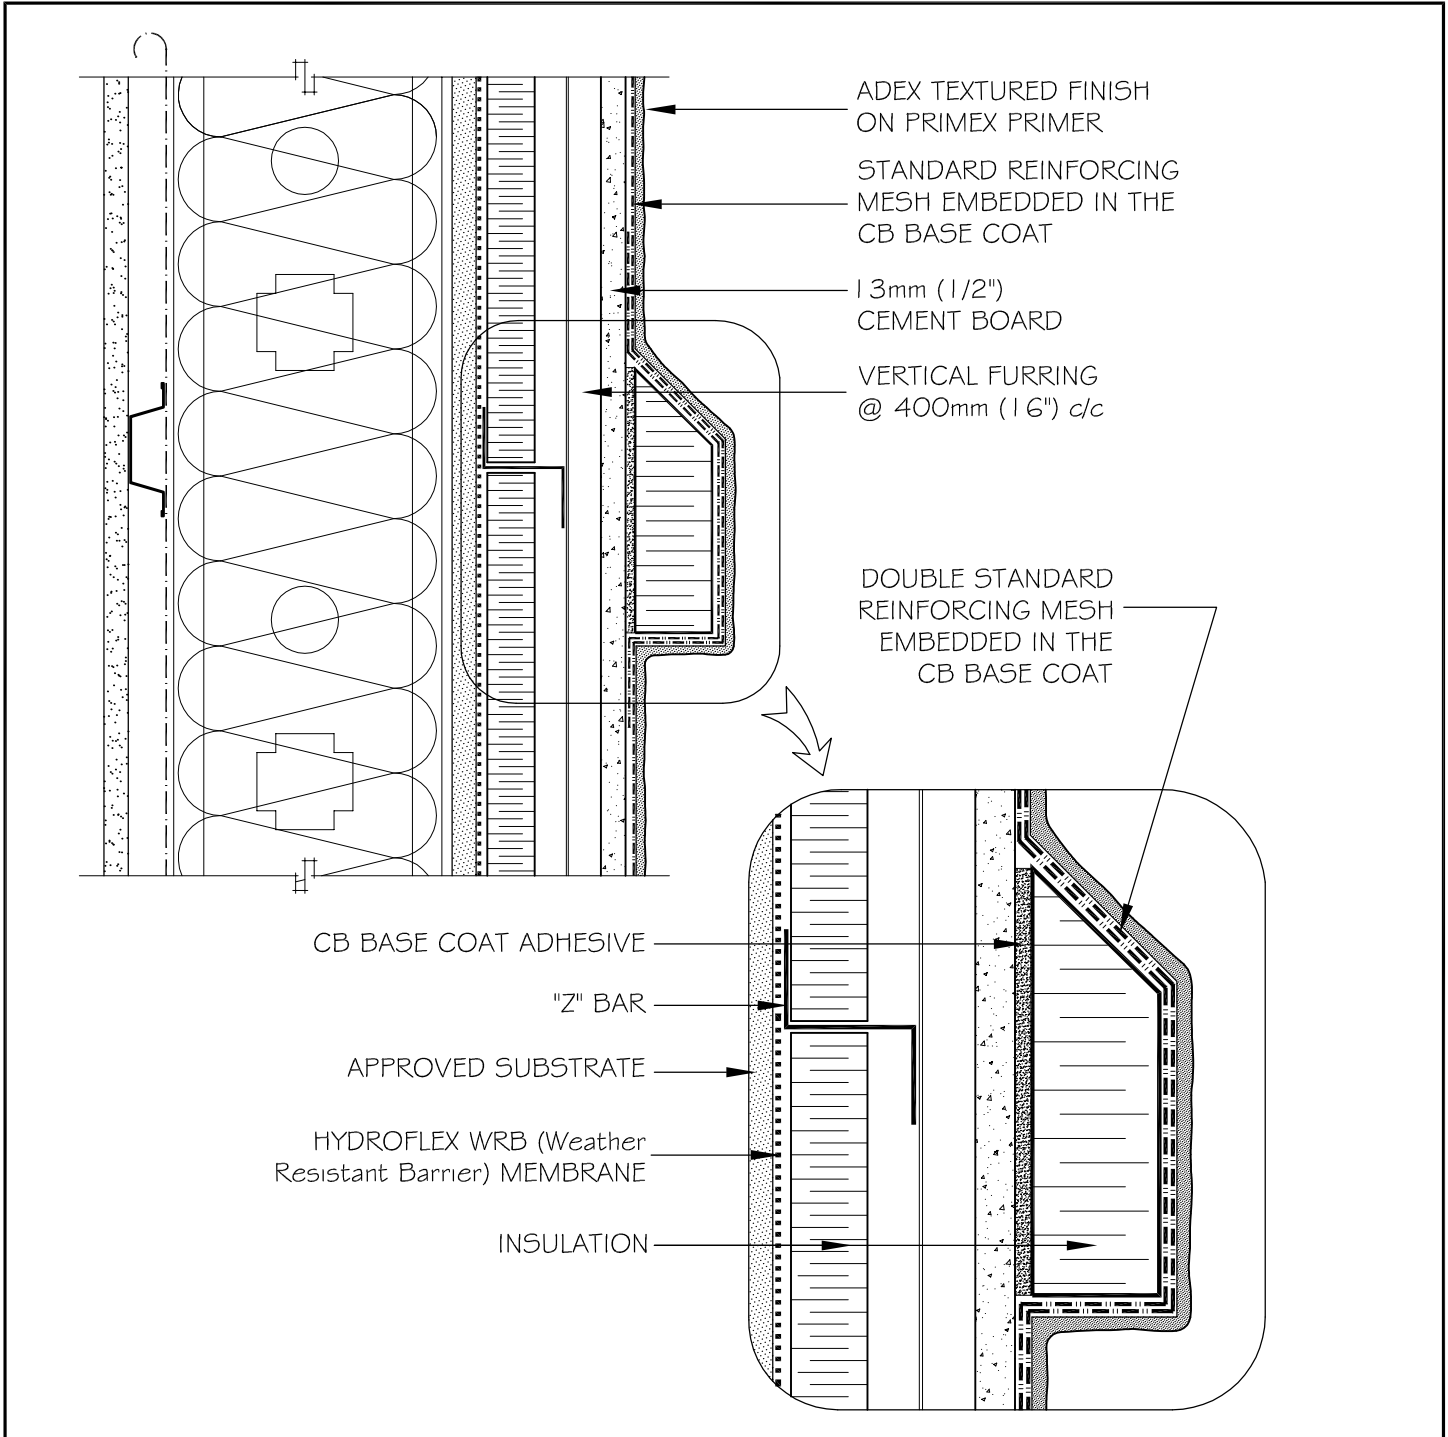

## Decorative band

This document contains the applicable recommendations for the installation of the adexICI-CB system. They are provided solely for indicative purposes and are subject to changes without notice. Adex Systems Inc. reserves the right to make any eventual changes in keeping with technological advances. The professional (specialised designer, architect, engineer or any other professional) that decides to use this information, in any way, assumes full responsibility, whether direct or indirect, of the outcomes of this usage. Adex Systems Inc. will not assume or incur any responsibility that could have led to damages, defects, faultiness, deficiencies, prejudices, losses or decrease of profit, that they be direct or indirect, resulting from the Professional's use of the product. The use of this product by an unqualified person is strongly advised against.