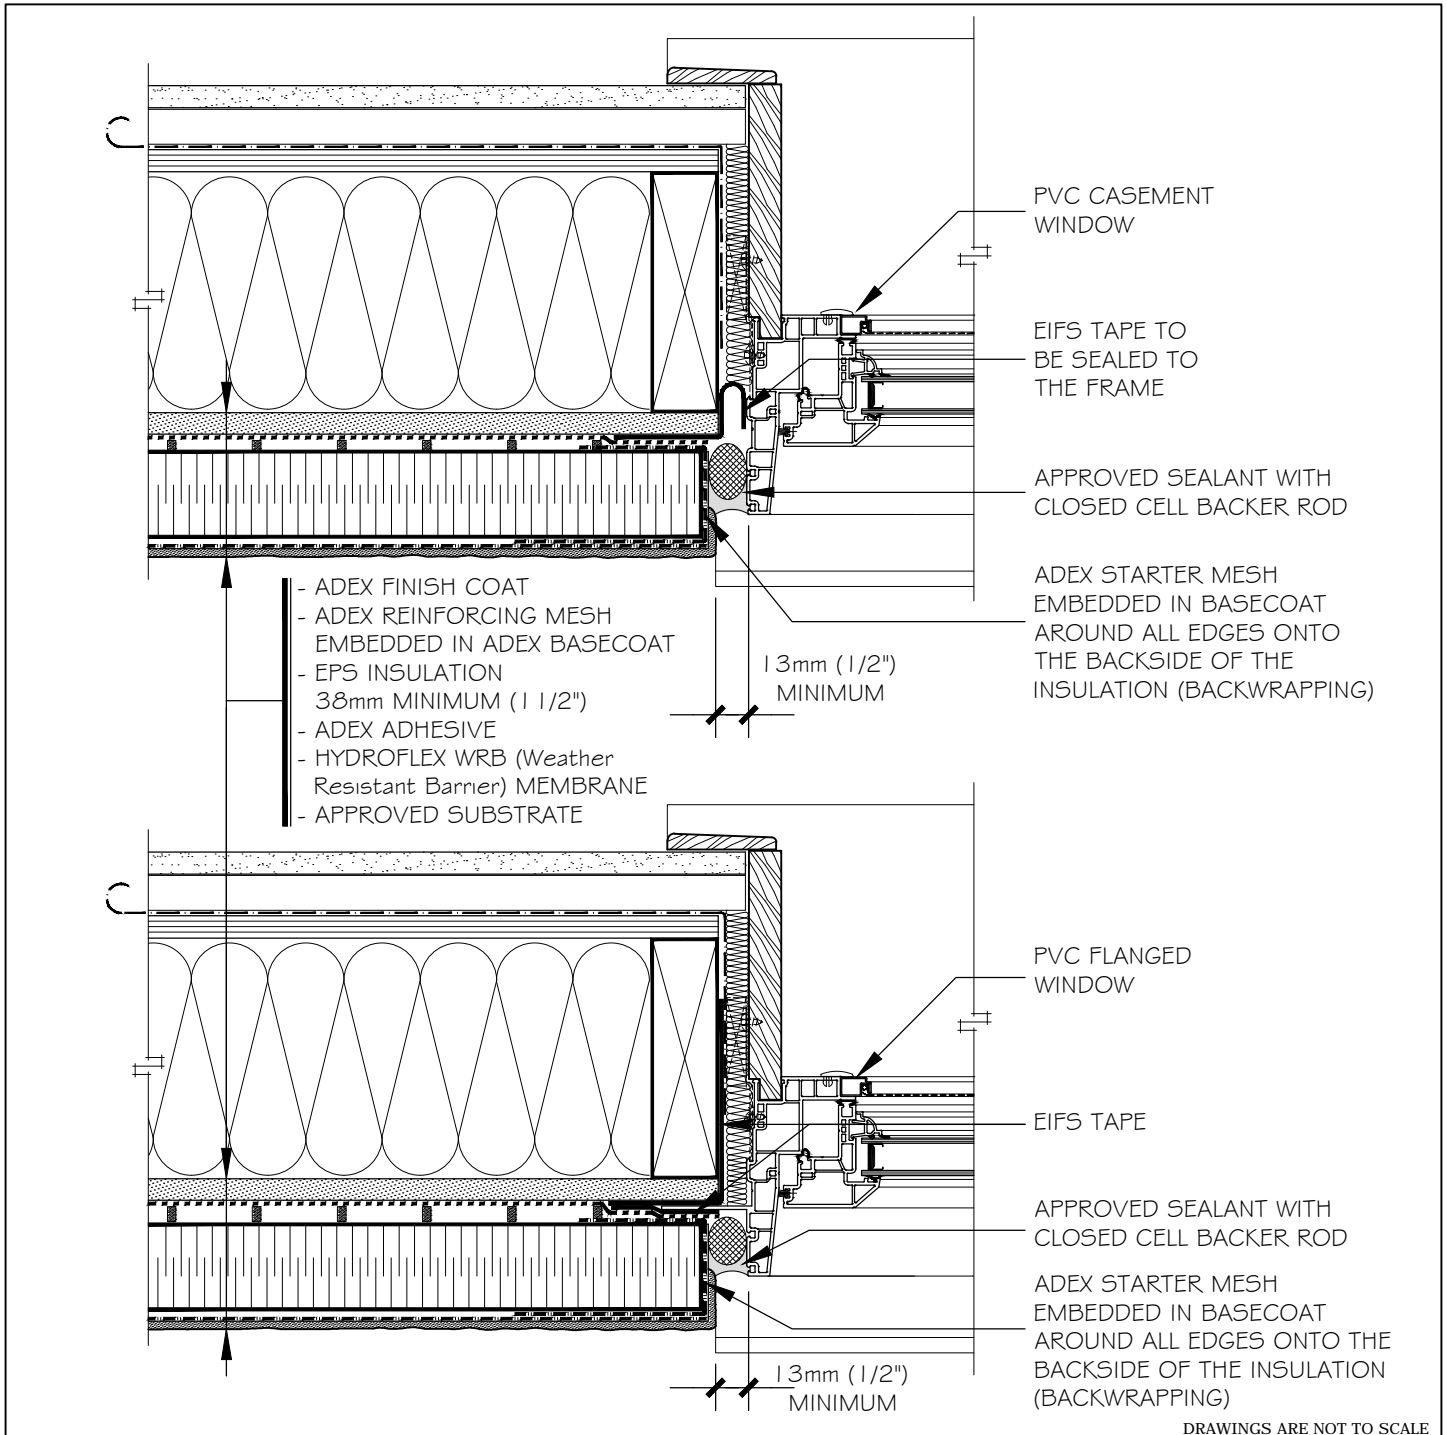

Window Jamb (P.V.C. Windows)

This document contains the applicable recommendations for the installation of the adex-VCA system. They are provided for the indicative purposes and are subject to changes without notice. Adex Systems Inc. reserves the right to make any eventual changes in keeping with technological advances. The professional (specialised designer, architect, engineer or any other professional) that decides to use this information, in any way, assumes full responsibility, whether direct or indirect, of the outcomes of this usage. Adex Systems Inc. will not assume or incur any responsibility that could have led to damages, defects, faultiness, deficiencies, prejudices, losses or decrease in profit, that they be direct or indirect, resulting from the Professional's use of the product. The use of this product by an unqualified person is strongly advised against.