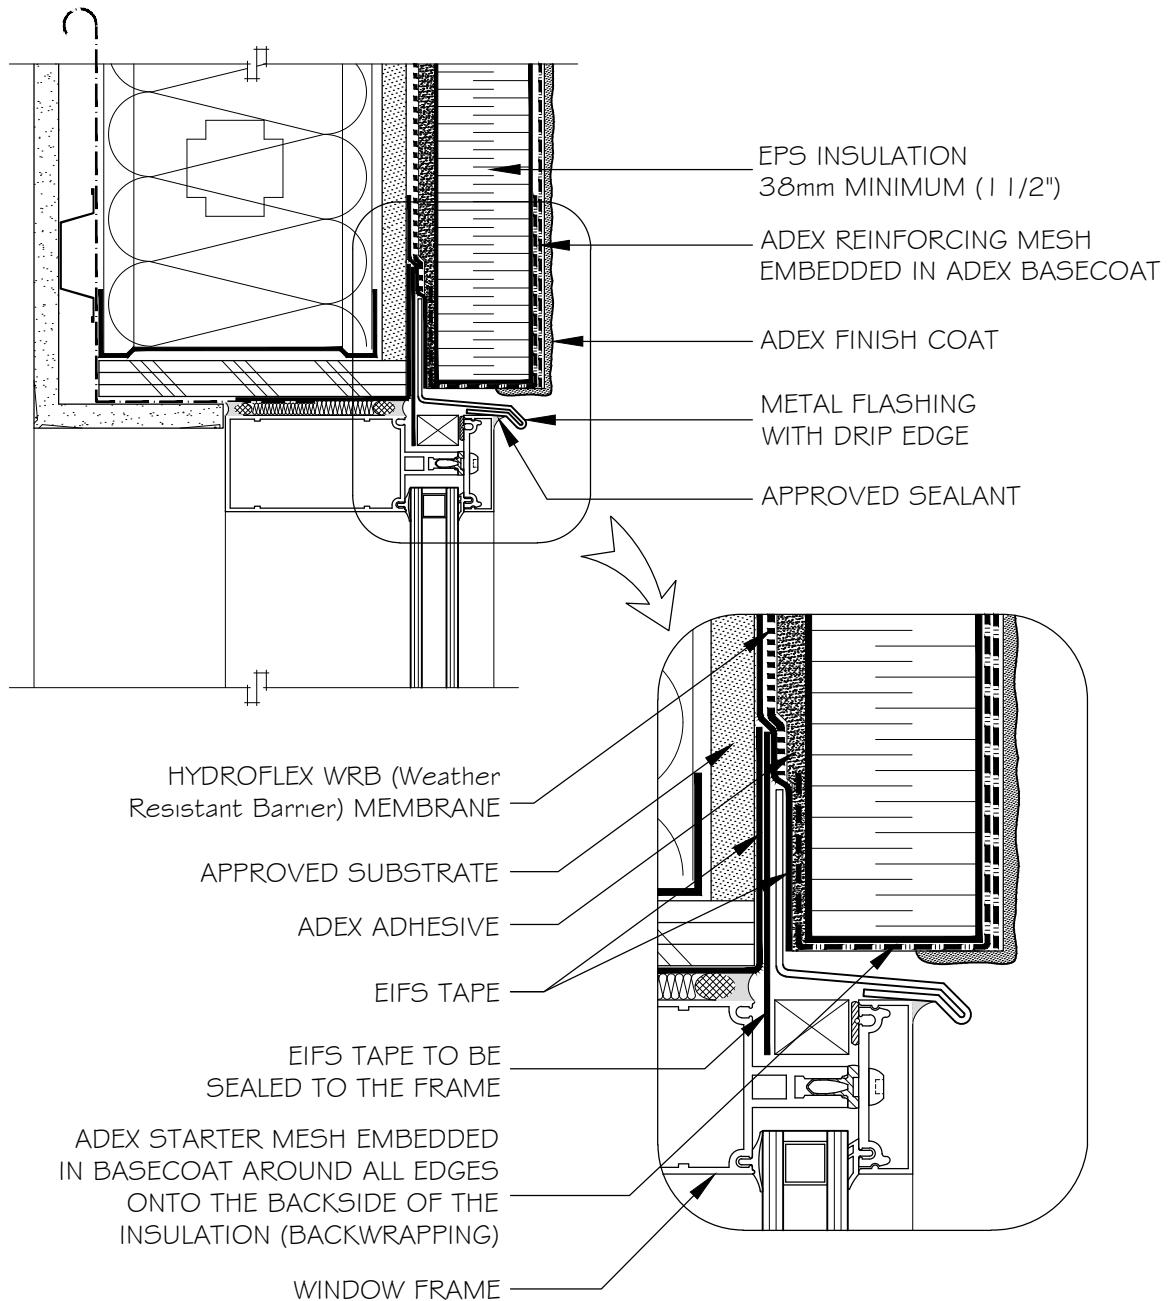

Window Head (Aluminium Window)

DRAWINGS ARE NOT TO SCALE

This document contains the applicable recommendations for the installation of the adex-VCA system. They are provided for the indicative purposes and are subject to changes without notice. Adex Systems Inc. reserves the right to make any eventual changes in keeping with technological advances. The professional (specialised designer, architect, engineer or any other professional) that decides to use this information, in any way, assumes full responsibility, whether direct or indirect, of the outcomes of this usage. Adex Systems Inc. will not assume or incur any responsibility that could have led to damages, defects, faultiness, deficiencies, prejudices, losses or decrease in profit, that they be direct or indirect, resulting from the Professional's use of the product. The use of this product by an unqualified person is strongly advised against.