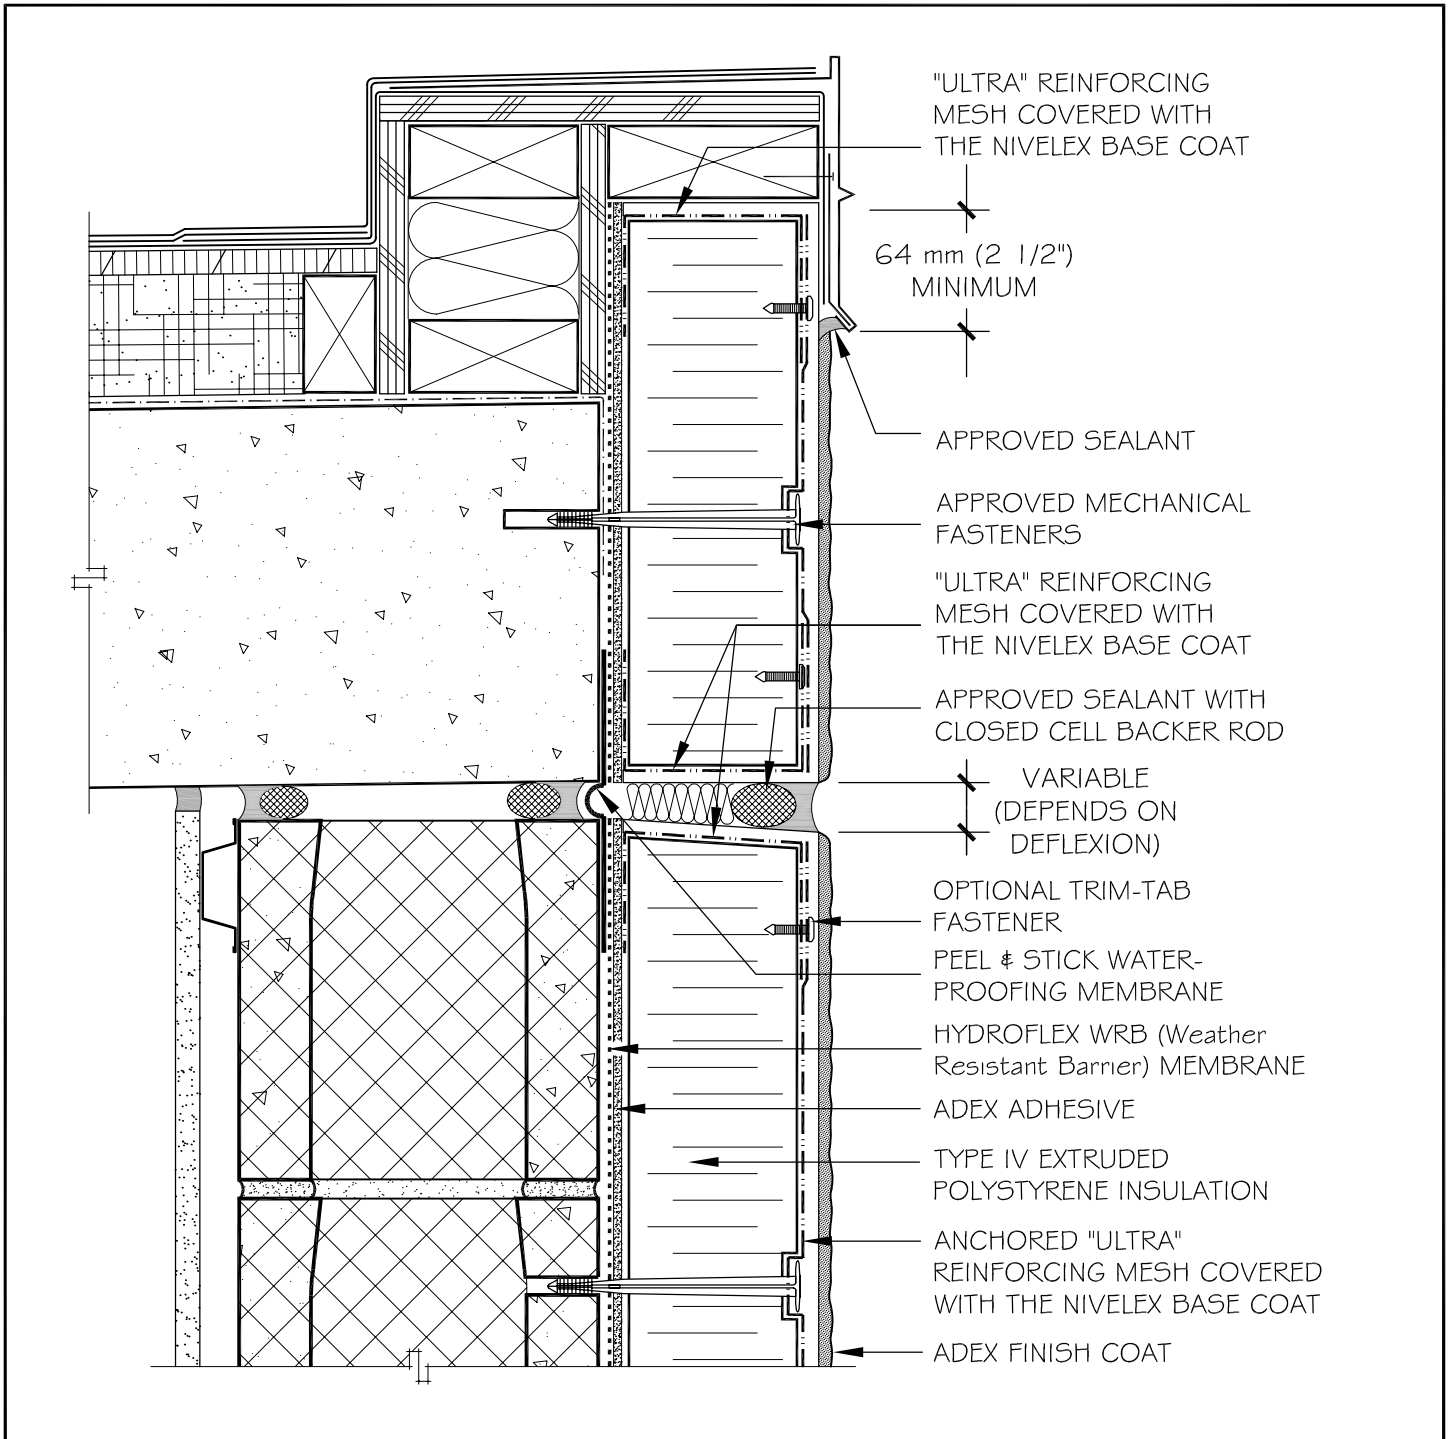

System : adexICI-HC

Parapet

This document contains the applicable recommendations for the installation of the adexICI-HC system. They are provided solely for indicative purposes and are subject to changes without notice. Adex Systems Inc. reserves the right to make any eventual changes in keeping with technological advances. The professional (specialised designer, architect, engineer or any other professional) that decides to use this information, in any way, assumes full responsibility, whether direct or indirect, of the outcomes of this usage. Adex Systems Inc. will not assume or incur any responsibility that could have led to damages, defects, faultiness, deficiencies, prejudices, losses or decrease of profit, that they be direct or indirect, resulting from the Professional's use of the product. The use of this product by an unqualified person is strongly advised against.