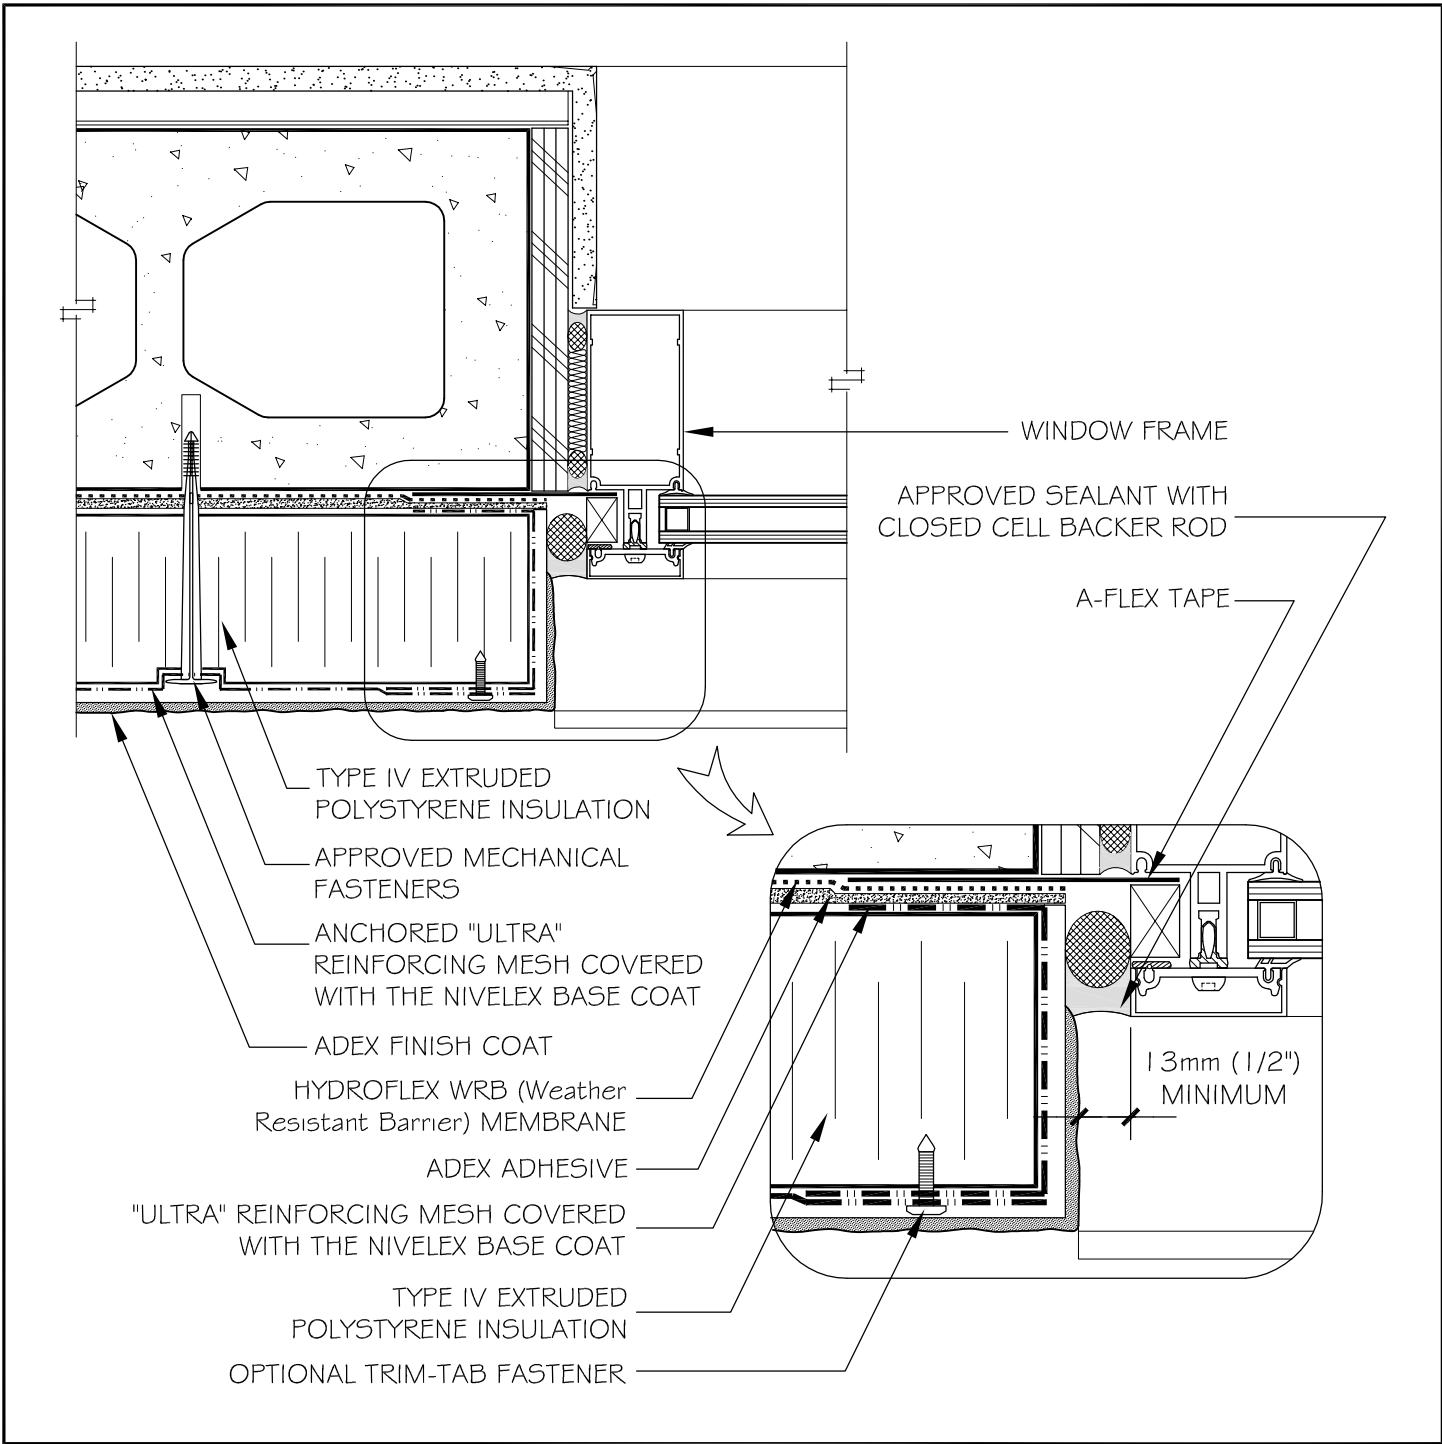

System : adexICI-HC

Window jamb

This document contains the applicable recommendations for the installation of the adexICI-HC system. They are provided solely for indicative purposes and are subject to changes without notice. Adex Systems Inc. reserves the right to make any eventual changes in keeping with technological advances. The professional (specialised designer, architect, engineer or any other professional) that decides to use this information, in any way, assumes full responsibility, whether direct or indirect, of the outcomes of this usage. Adex Systems Inc. will not assume or incur any responsibility that could have led to damages, defects, faultiness, deficiencies, prejudices, losses or decrease of profit, that they be direct or indirect, resulting from the Professional's use of the product. The use of this product by an unqualified person is strongly advised against.