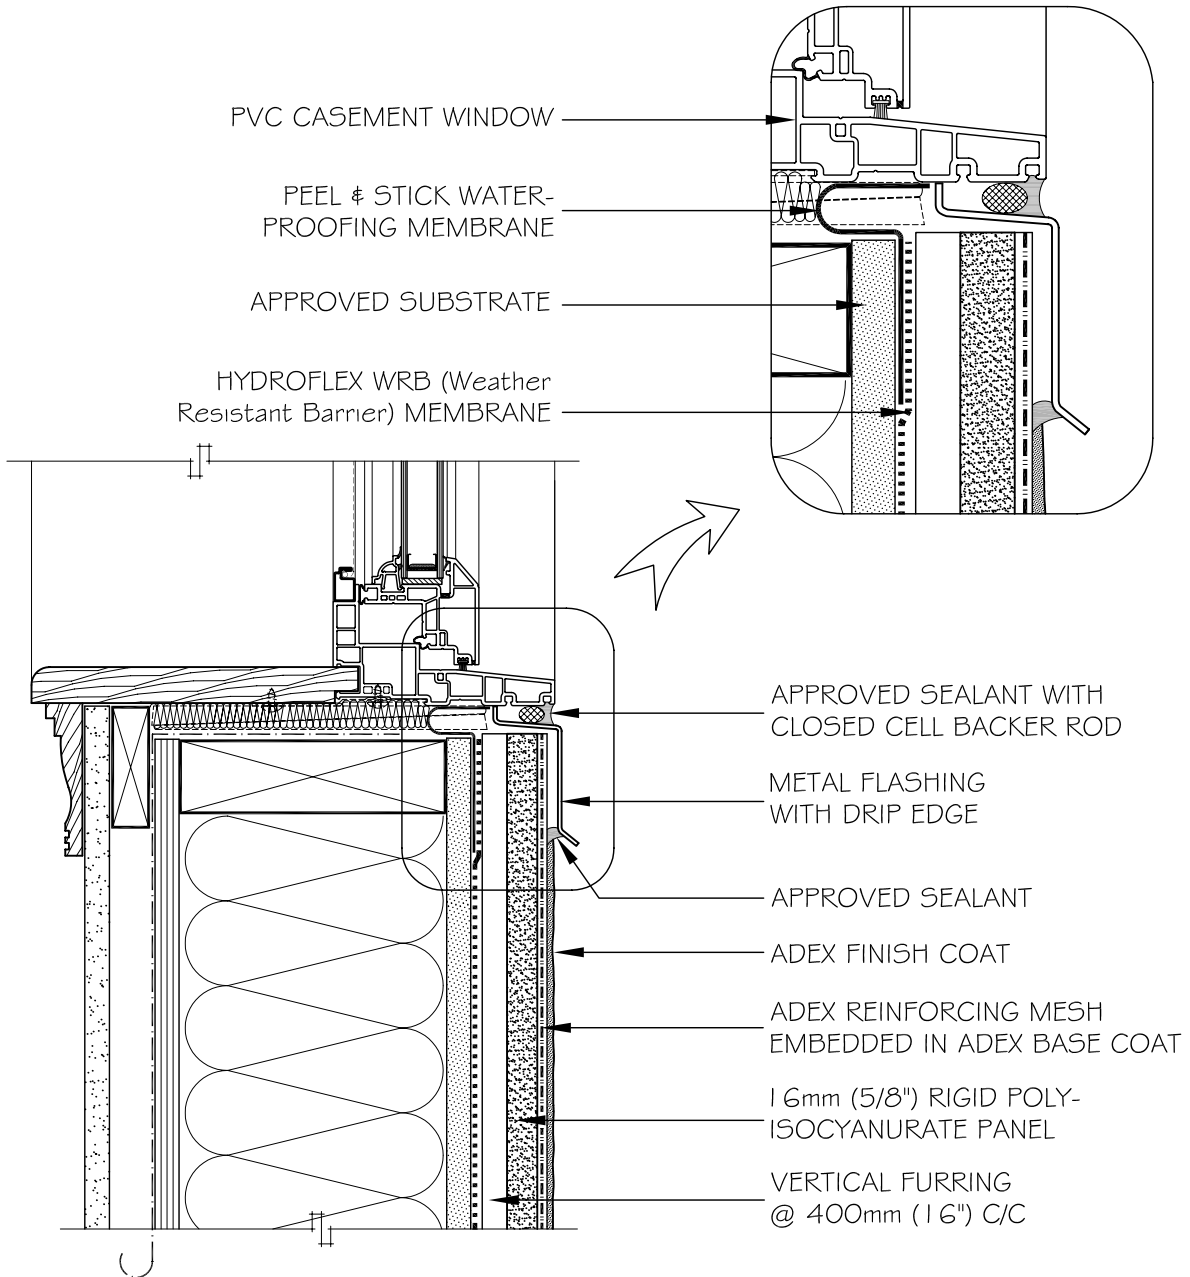

### Window - Sill

This document contains the applicable recommendations for the installation of the adexRES-VLS system. They are provided solely for indicative purposes and are subject to changes without notice. Adex Systems Inc. reserves the right to make any eventual changes in keeping with technological advances. The professional (specialised designer, architect, engineer or any other professional) that decides to use this Information, in any way, assumes full responsibility, whether direct or indirect, of the outcomes of this usage. Adex Systems Inc. will not assume or incur any responsibility that could have led to damages, defects, faultiness, deficiencies, prejudices, losses or decrease of profit, that they be direct or indirect, resulting from the Professional's use of the product. The use of this product by an unqualified person is strongly advised against.