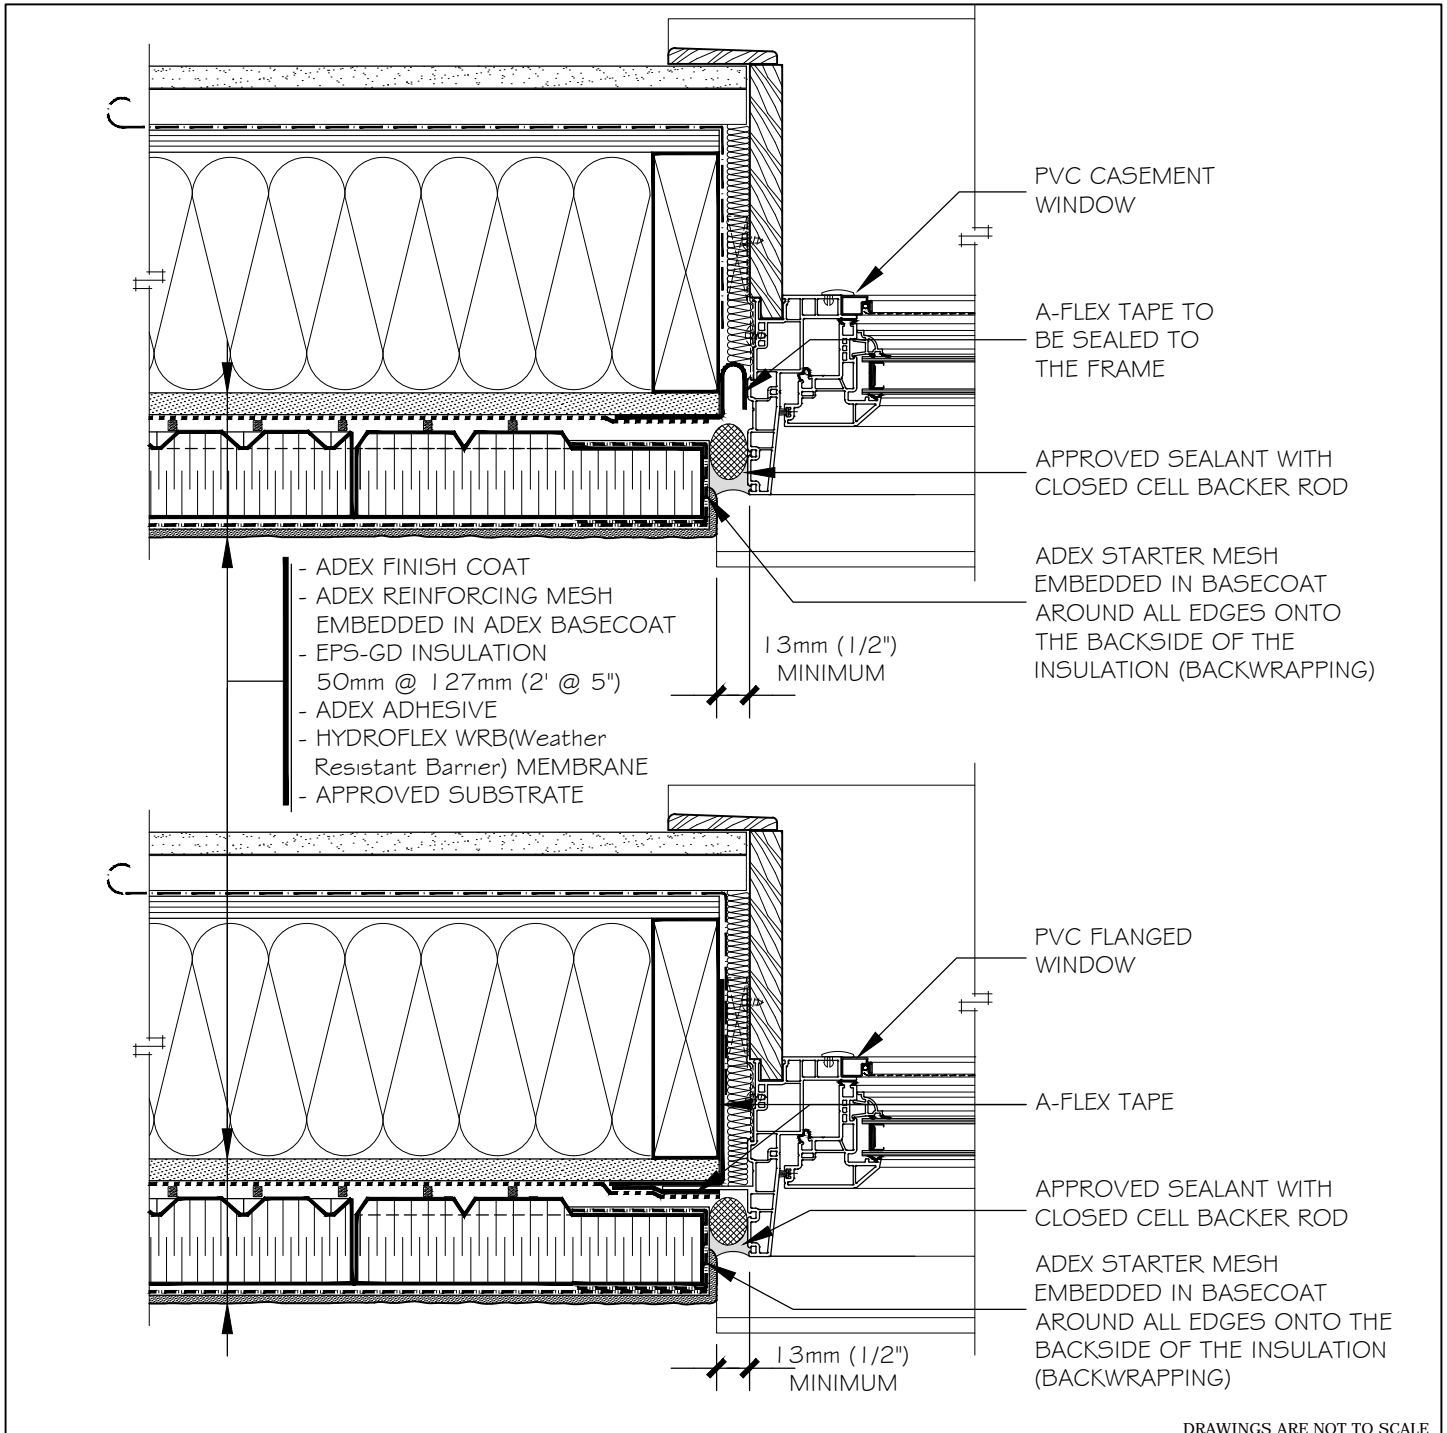

Window Jamb (P.V.C. Windows)

This document contains the applicable recommendations for the installation of the adex-RS system. They are provided for the indicative purposes and are subject to changes without notice. Adex Systems Inc. reserves the right to make any eventual changes in keeping with technological advances. The professional (specialised designer, architect, engineer or any other professional) that decides to use this information, in any way, assumes full responsibility, whether direct or indirect, of the outcomes of this usage. Adex Systems Inc. will not assume or incur any responsibility that could have led to damages, defects, faultiness, deficiencies, prejudices, losses or decrease in profit, that they be direct or indirect, resulting from the Professional's use of the product. The use of this product by an unqualified person is strongly advised against.