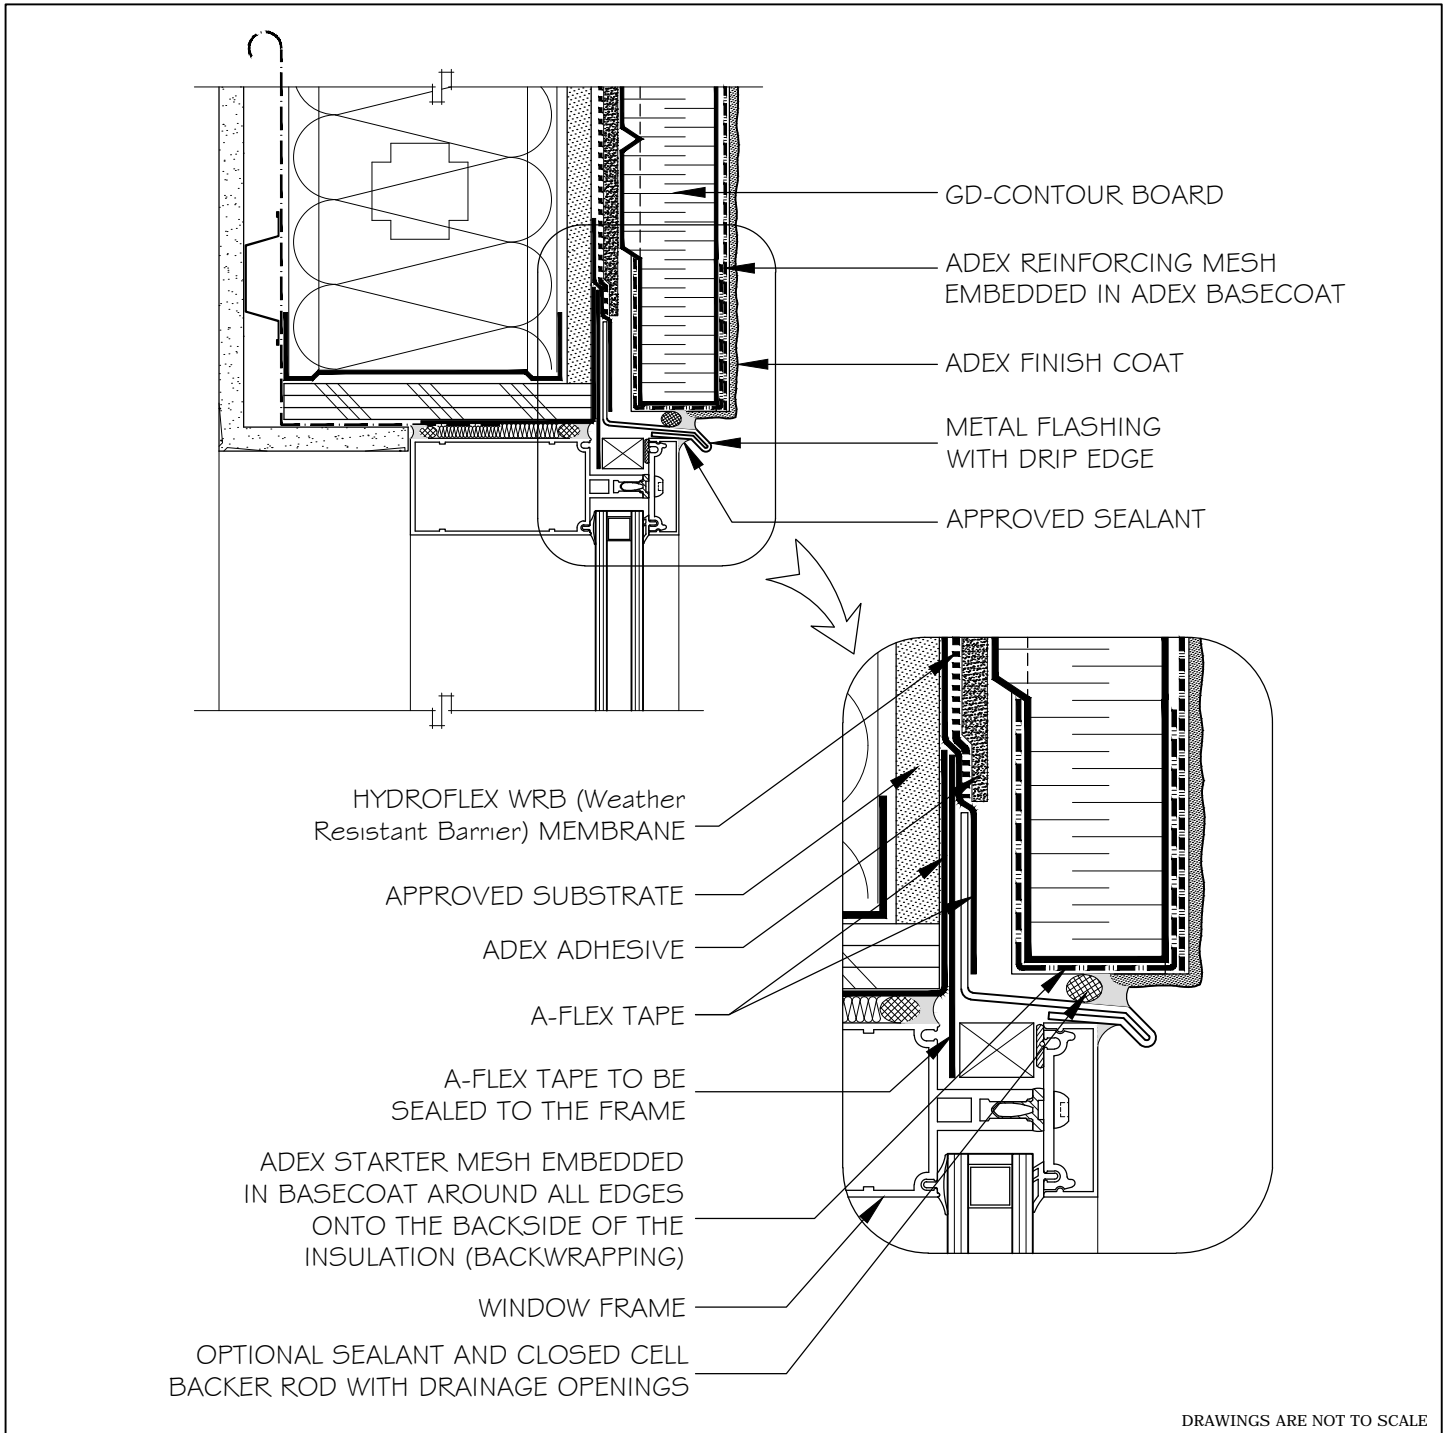

Window Head (Aluminium Window)

This document contains the applicable recommendations for the installation of the adex-RS system. They are provided for the indicative purposes and are subject to changes without notice. Adex Systems Inc. reserves the right to make any eventual changes in keeping with technological advances. The professional (specialised designer, architect, engineer or any other professional) that decides to use this information, in any way, assumes full responsibility, whether direct or indirect, of the outcomes of this usage. Adex Systems Inc. will not assume or incur any responsibility that could have led to damages, defects, faultiness, deficiencies, prejudices, losses or decrease in profit, that they be direct or indirect, resulting from the Professional's use of the product. The use of this product by an unqualified person is strongly advised against.