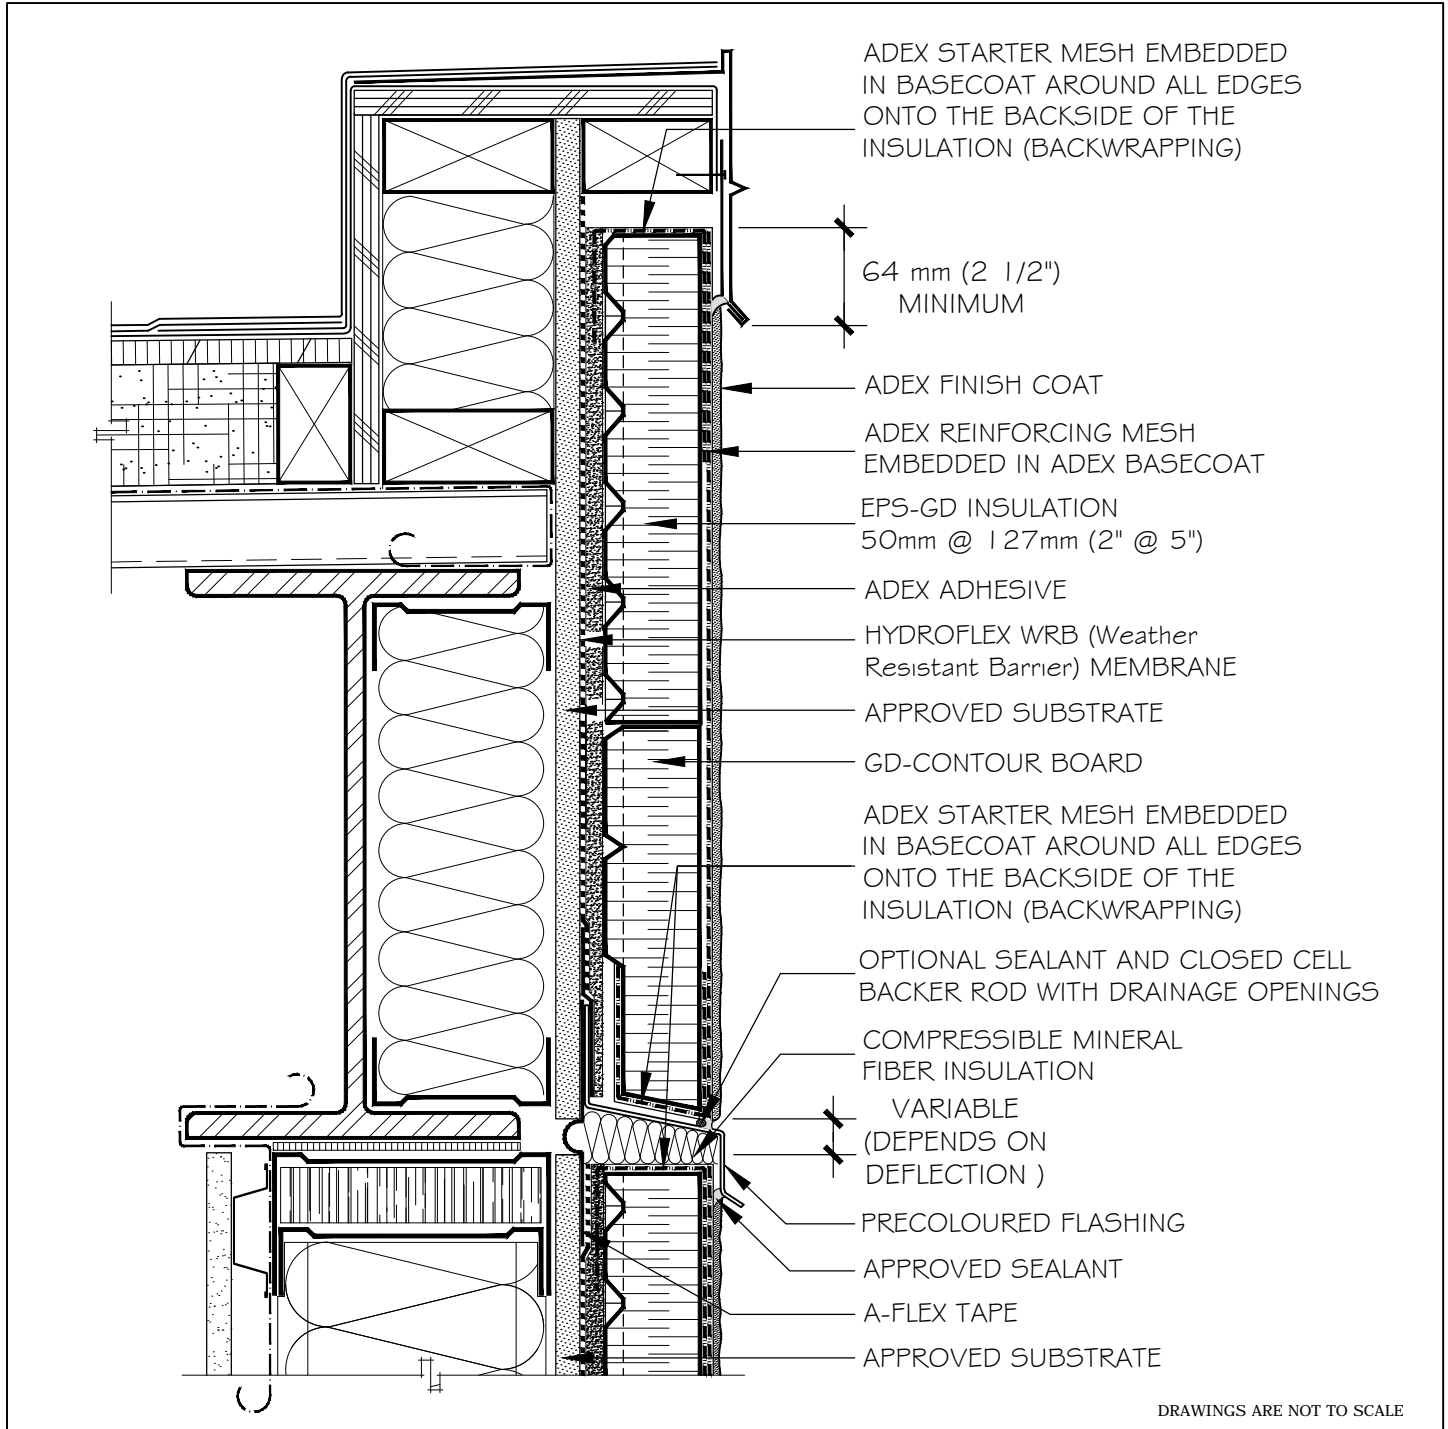

Parapet

This document contains the applicable recommendations for the installation of the adex-RS system. They are provided for the indicative purposes and are subject to changes without notice. Adex Systems Inc. reserves the right to make any eventual changes in keeping with technological advances. The professional (specialised designer, architect, engineer or any other professional) that decides to use this information, in any way, assumes full responsibility, whether direct or indirect, of the outcomes of this usage. Adex Systems Inc. will not assume or incur any responsibility that could have led to damages, defects, faultiness, deficiencies, prejudices, losses or decrease in profit, that they be direct or indirect, resulting from the Professional's use of the product. The use of this product by an unqualified person is strongly advised against.