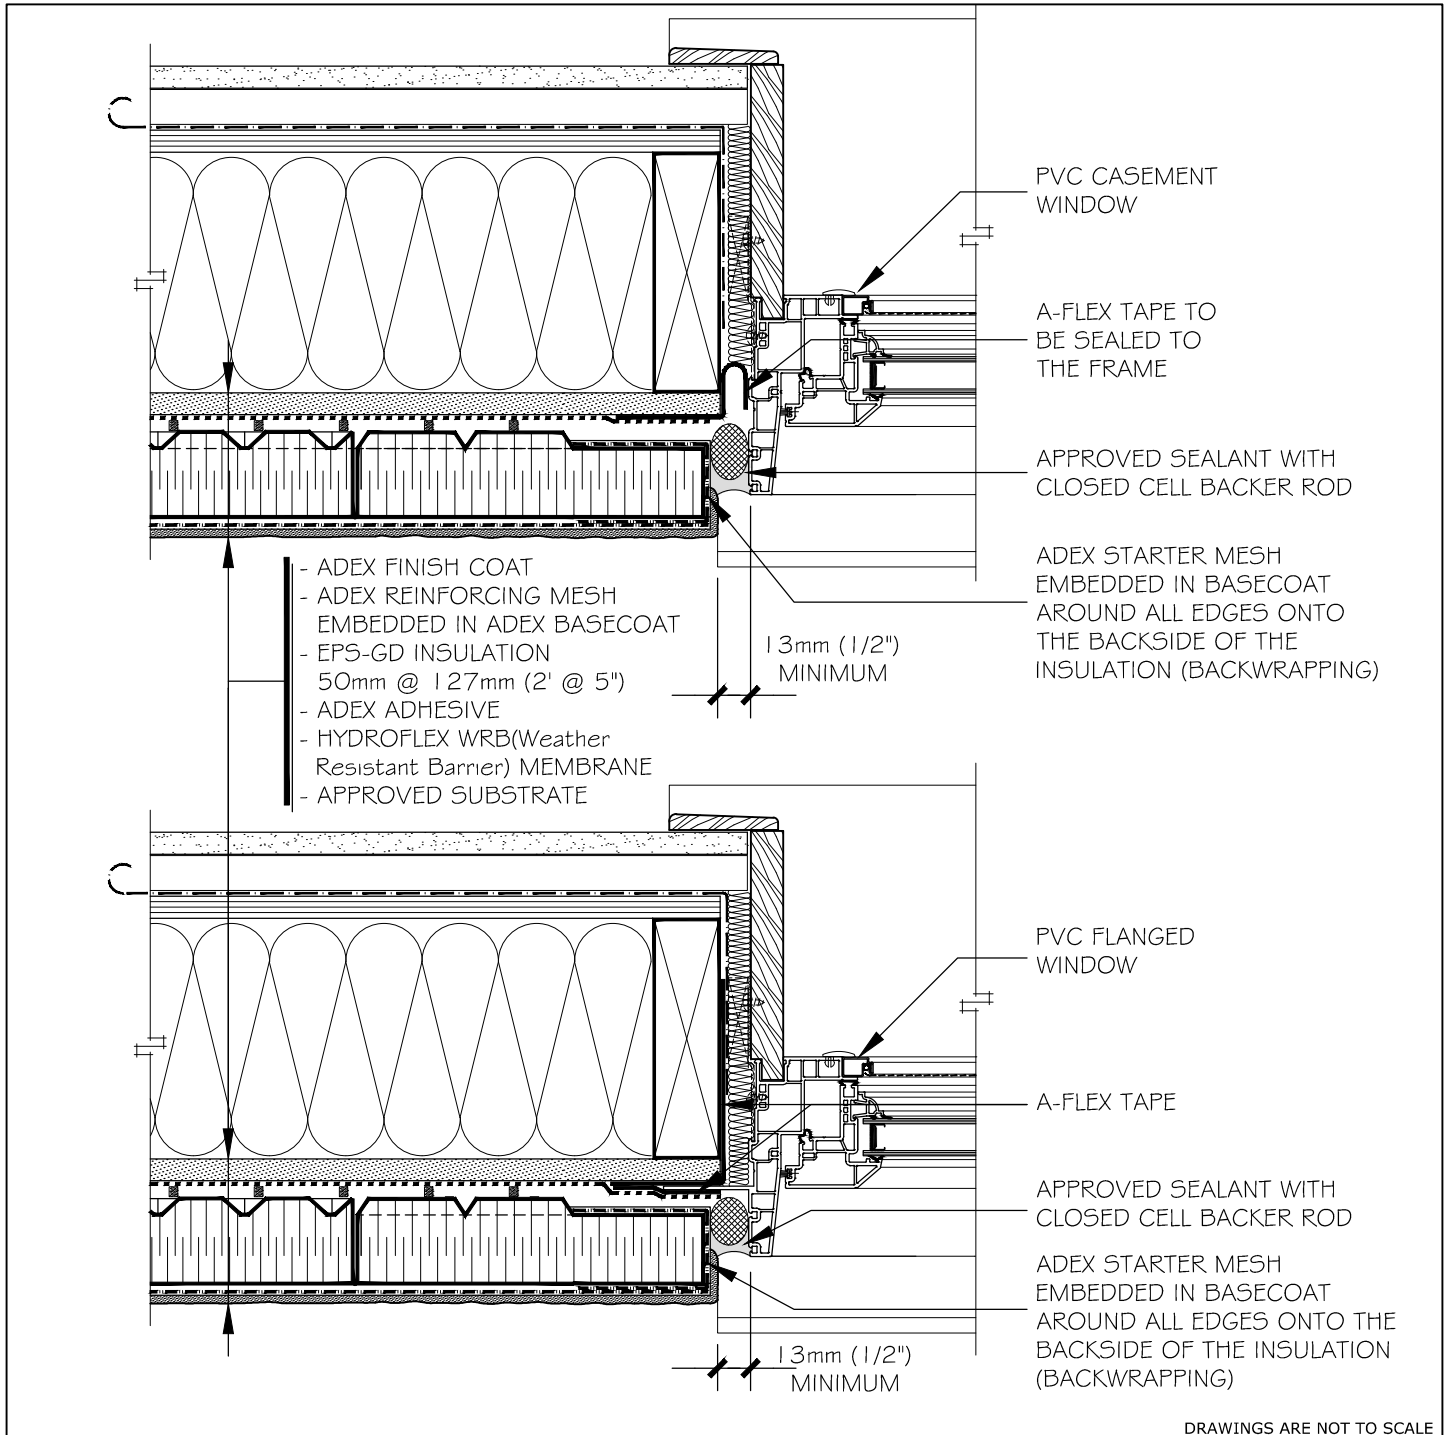

Window Jamb (P.V.C. Windows)

This document contains the applicable recommendations for the installation of the adex-RS system. They are provided for the indicative purposes and are subject to changes without notice. Adex Systems Inc. reserves the right to make any eventual changes in keeping with technological advances. The professional (specialised designer, architect, engineer or any other professional) that decides to use this information, in any way, assumes full responsibility, whether direct or indirect, of the outcomes of this usage. Adex Systems Inc. will not assume or incur any responsibility that could have led to damages, defects, faultiness, deficiencies, prejudices, losses or decrease in profit, that they be direct or indirect, resulting from the Professional's use of the product. The use of this product by an unqualified person is strongly advised against.