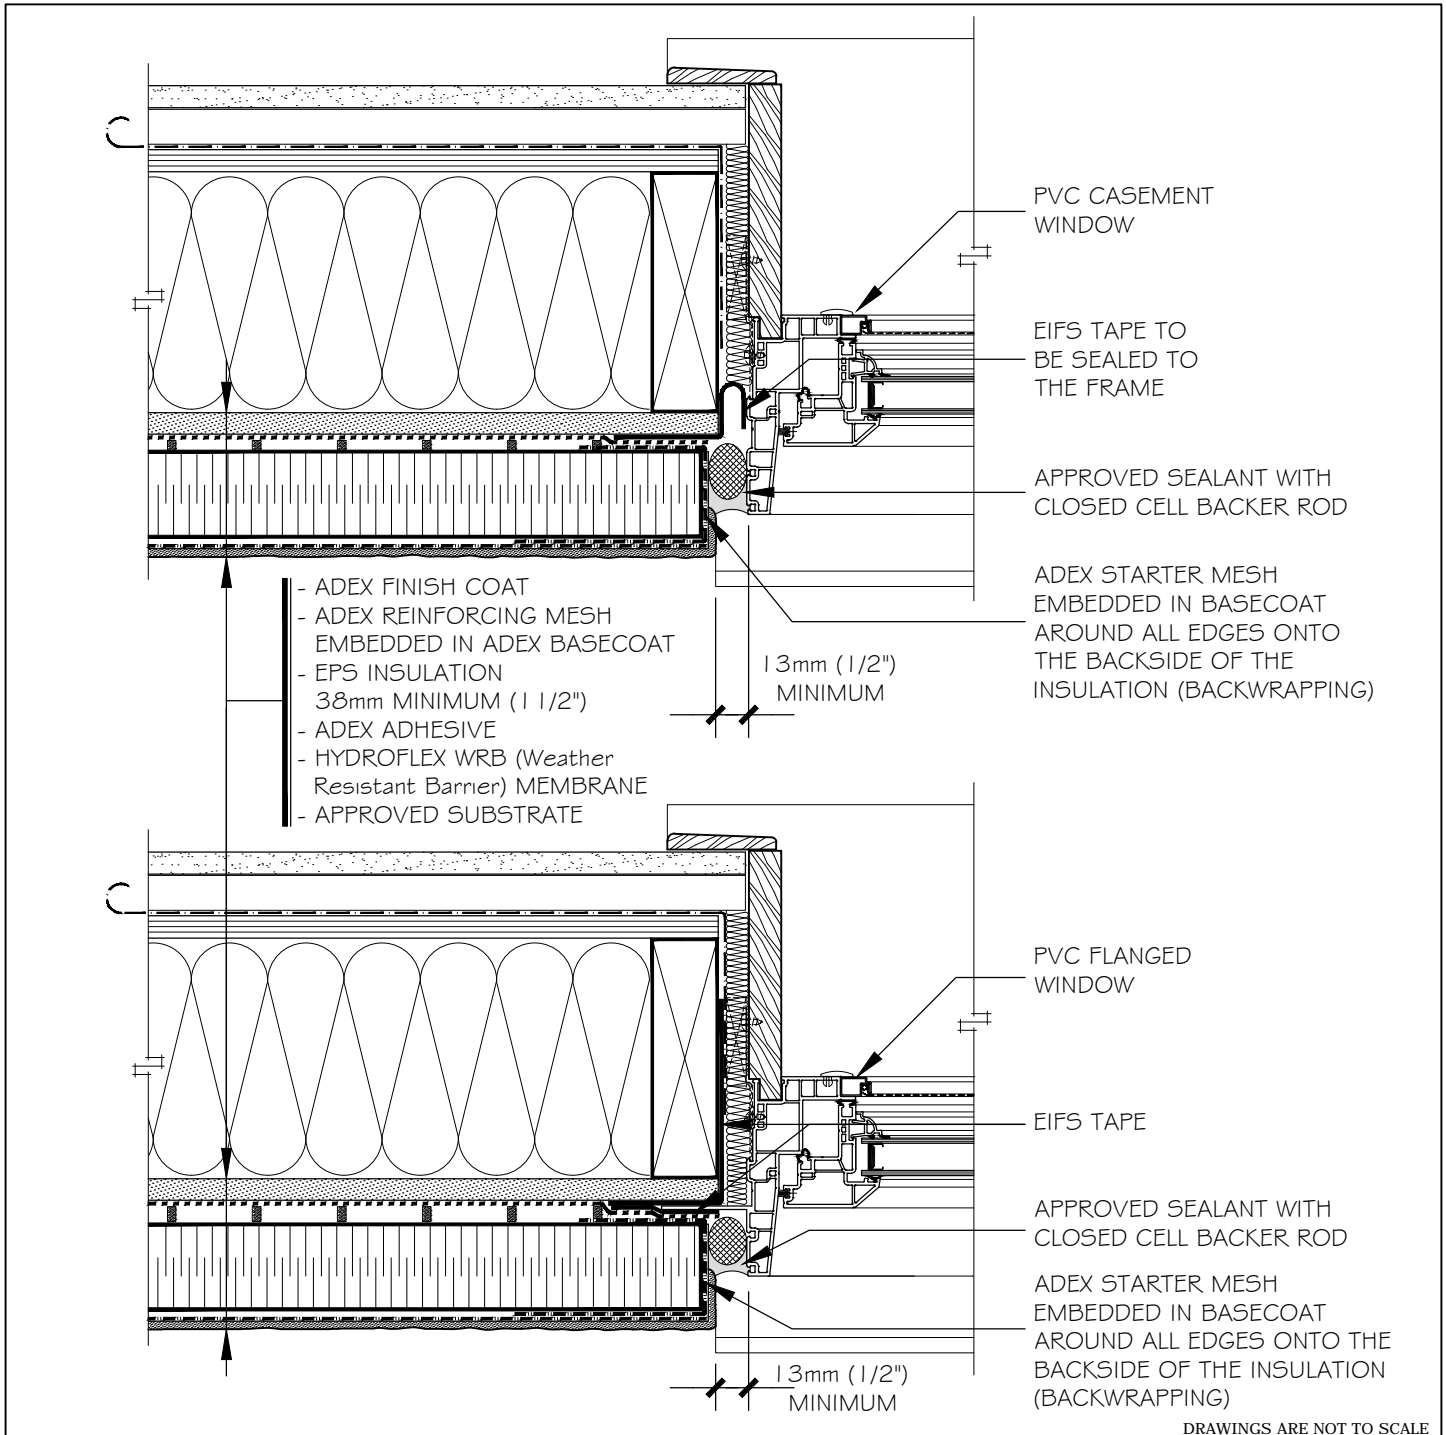

Window Jamb (P.V.C. Windows)

This document contains the applicable recommendations for the installation of the adex-VCA system. They are provided for the indicative purposes and are subject to changes without notice. Adex Systems Inc. reserves the right to make any eventual changes in keeping with technological advances. The professional (specialised designer, architect, engineer or any other professional) that decides to use this information, in any way, assumes full responsibility, whether direct or indirect, of the outcomes of this usage. Adex Systems Inc. will not assume or incur any responsibility that could have led to damages, defects, faultiness, deficiencies, prejudices, losses or decrease in profit, that they be direct or indirect, resulting from the Professional's use of the product. The use of this product by an unqualified person is strongly advised against.