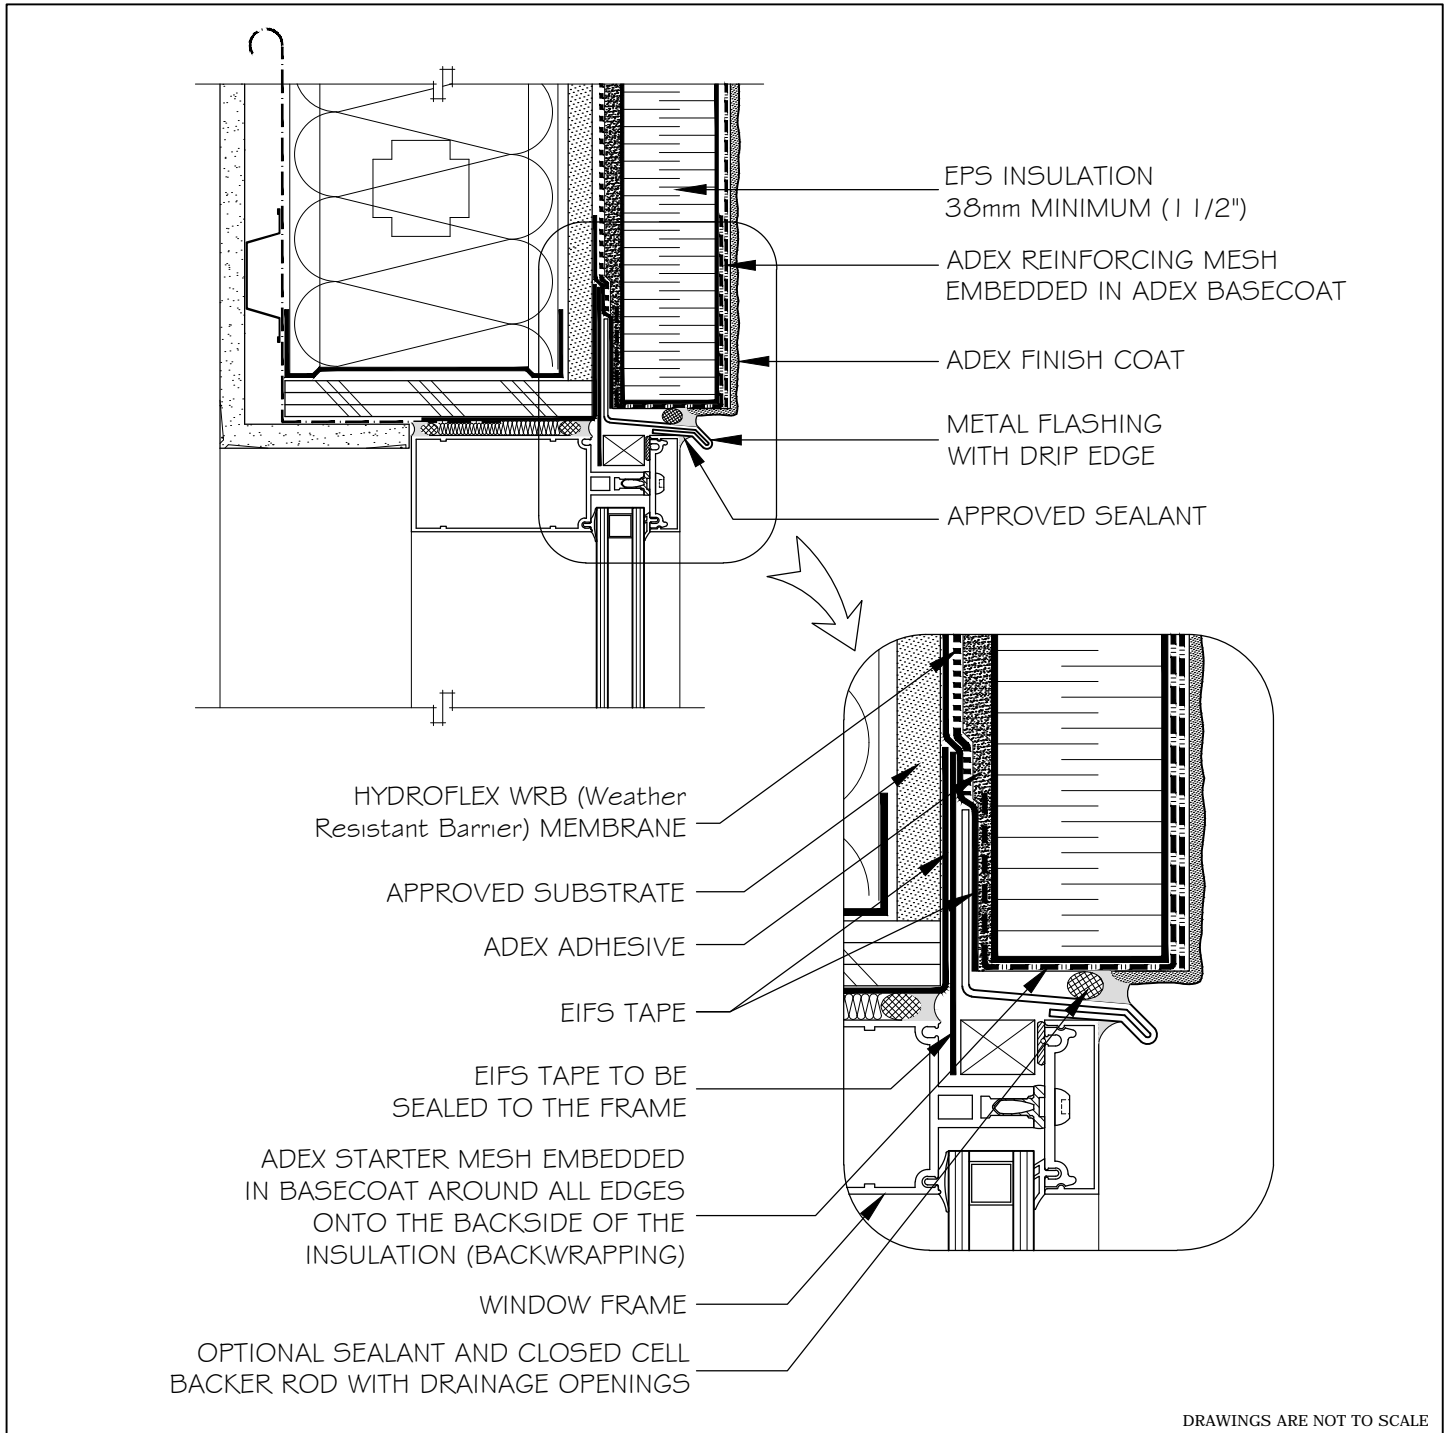

Window Head (Aluminium Window)

This document contains the applicable recommendations for the installation of the adex-VCA system. They are provided for the indicative purposes and are subject to changes without notice. Adex Systems Inc. reserves the right to make any eventual changes in keeping with technological advances. The professional (specialised designer, architect, engineer or any other professional) that decides to use this information, in any way, assumes full responsibility, whether direct or indirect, of the outcomes of this usage. Adex Systems Inc. will not assume or incur any responsibility that could have led to damages, defects, faultiness, deficiencies, prejudices, losses or decrease in profit, that they be direct or indirect, resulting from the Professional's use of the product. The use of this product by an unqualified person is strongly advised against.